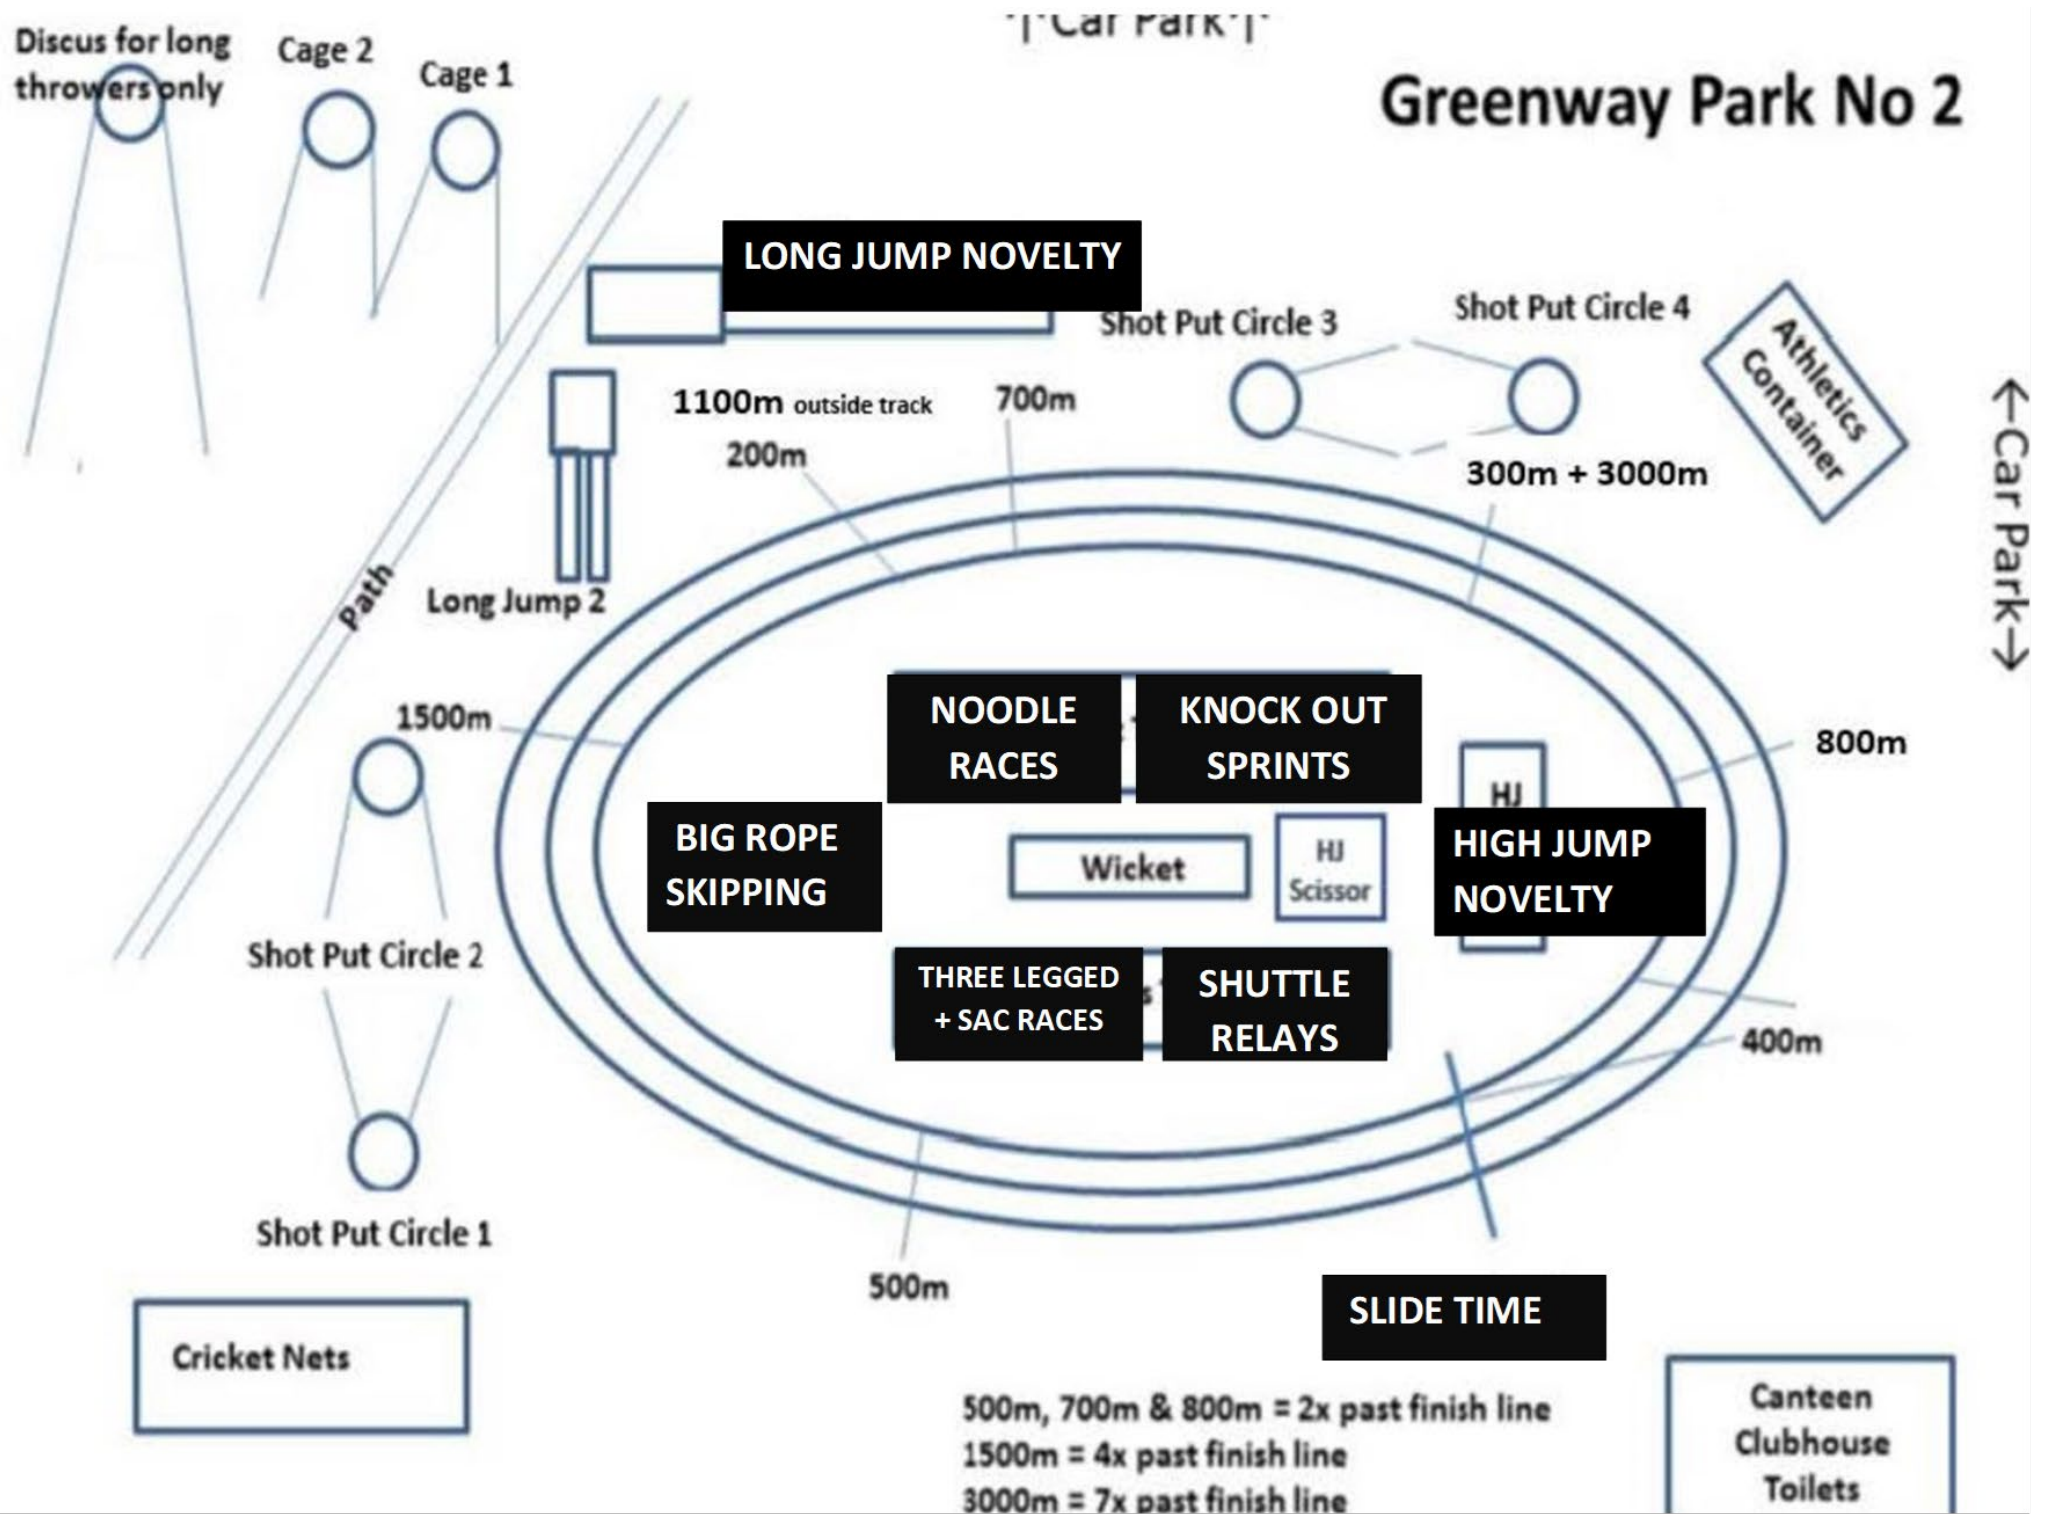

Greenway Park No 2

Discus for long throwers only

Cage 2

Cage 1

Car Park

LONG JUMP NOVELTY

Shot Put Circle 3

Shot Put Circle 4

Athletics Container

← Car Park →

1100m outside track

700m

300m + 3000m

200m

Long Jump 2

Path

NOODLE RACES

KNOCK OUT SPRINTS

BIG ROPE SKIPPING

HJ
HIGH JUMP NOVELTY

Wicket

HJ Scissor

THREE LEGGED + SAC RACES

SHUTTLE RELAYS

Shot Put Circle 2

Shot Put Circle 1

Cricket Nets

500m

SLIDE TIME

Canteen
Clubhouse
Toilets

500m, 700m & 800m = 2x past finish line
1500m = 4x past finish line
3000m = 7x past finish line